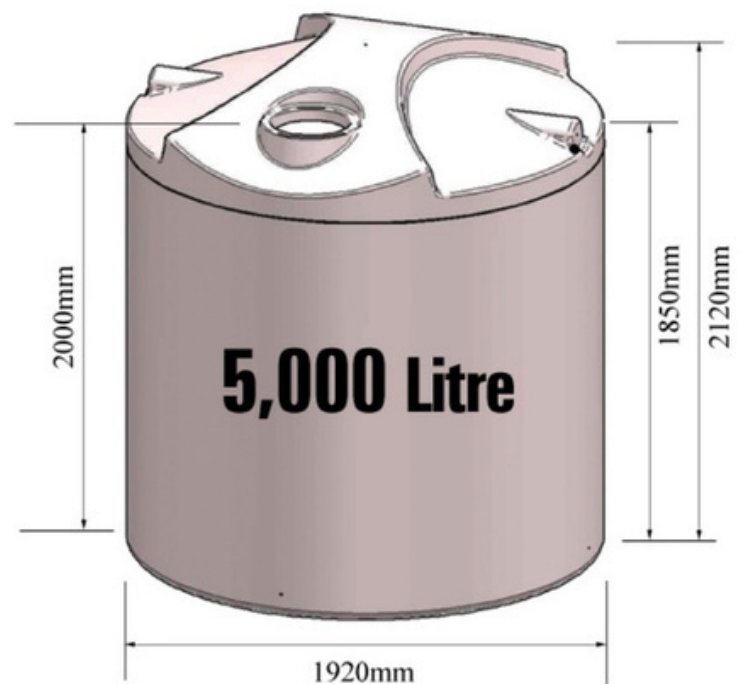

5,000LTR POTABLE WATER TANK

5,000LTR POTABLE WATER TANK

- Water Fills to be arranged from water carters
- Can be fitted with mains pressure pumps to operate toilets or showers
- L 1.92m x H 2.12m
- Forklift unload or crane (extra cost)