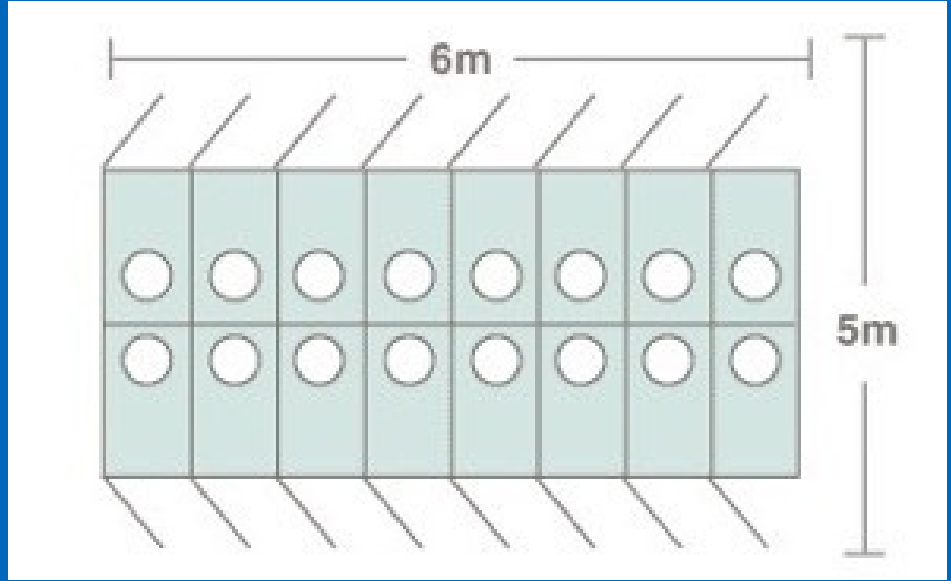

SPLASHdown

event services

Phone: (02) 4626 5337
www.splashdown.events
E-Mail: info@splashdown.events
Address: 4 Frost Rd Campbelltown, NSW 2560