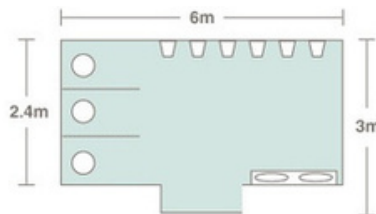

## MALE BATHROOM BUILDING

- 3 Pans, 6 Urinals
- 2 Hand-basins
- Large Mirror
- Lighting
- Liquid soap & paper hand towel
- Power: 15amp GPO outlet (single phase)
- Waste 4000L (self contained)
- Mains water or remote tanks required
- Weight: 4000kg unloaded; 8000kg loaded
- L 6m x W 2.4m x H 3m
- Tilt tray truck or Crane (extra cost)