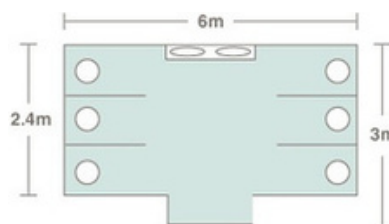

## FEMALE BATHROOM BUILDING

- 6 Pans
- 2 Hand-basins
- Large Mirror
- Lighting
- Liquid soap & paper hand towel
- Sanitary Bins optional extra
- Power 15amp GPO outlet (single phase)
- Waste 4000L (self contained)
- Mains water or remote tanks required
- Weight: 4000kg unloaded; 8000kg loaded
- L 6m x W 2.4m x H 3m
- Tilt tray truck or Crane (extra cost)