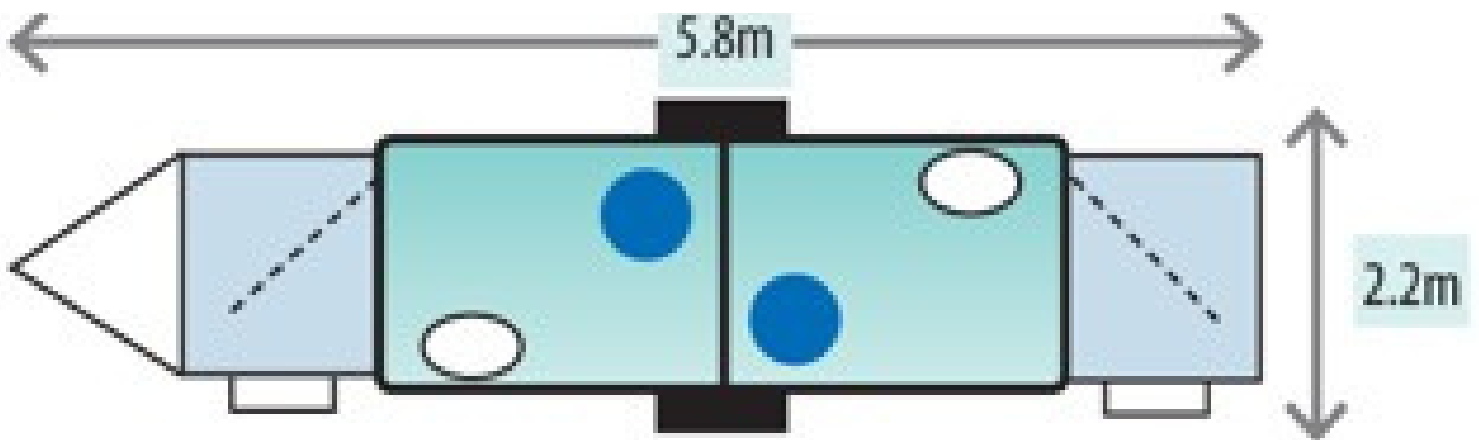

SPLASHdown

event services

Contact our team today to discuss your next event!

Phone: (02) 4626 5337

www.splashdown.events

E-Mail: info@splashdown.events

Address: 4 Frost Rd Campbelltown, NSW 2560