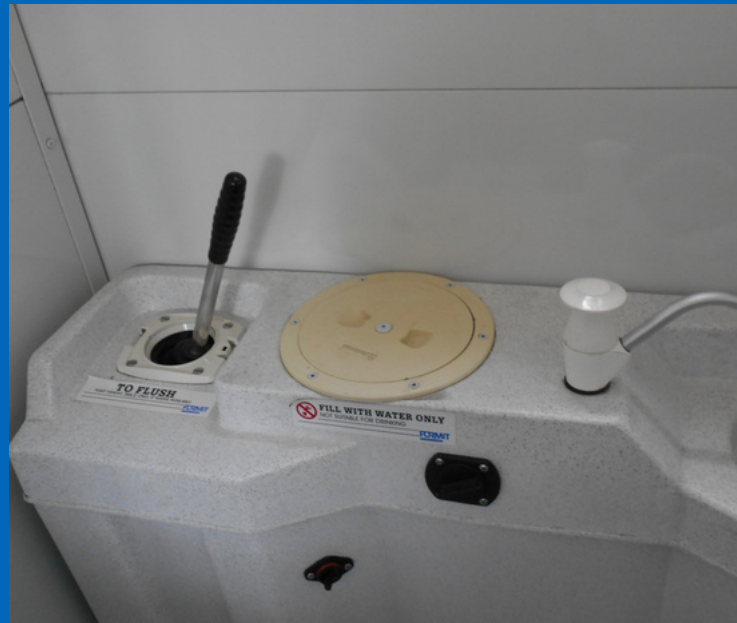

SPLASHdown

event services

Contact our team today to discuss your next event!

Phone: (02) 4626 5337

www.splashdown.events

E-Mail: info@splashdown.events

Address: 4 Frost Rd Campbelltown, NSW 2560