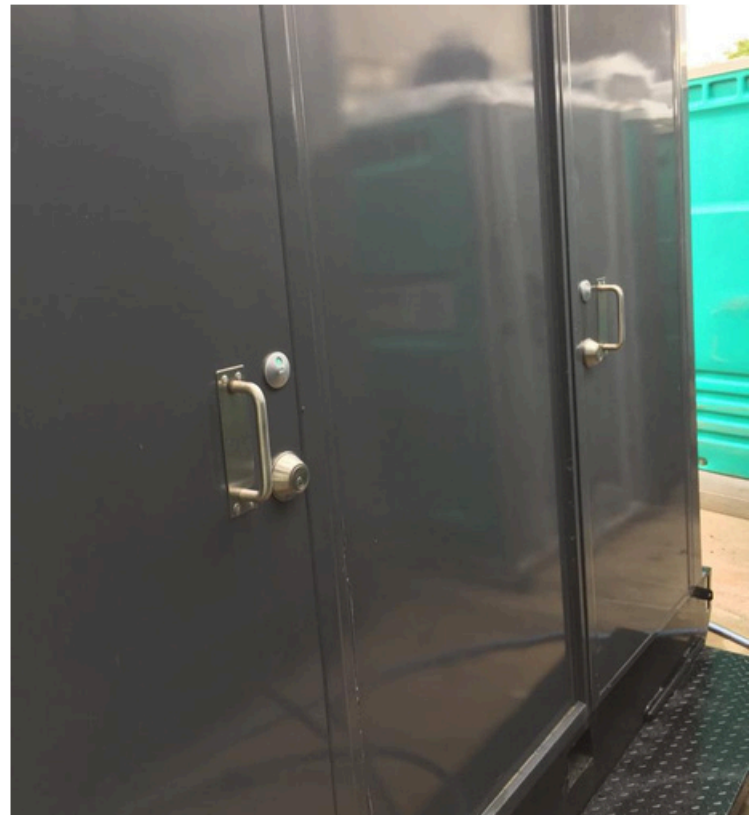

SPLASHdown

event services

Contact our team today to discuss your next event!

Phone: (02) 4626 5337

www.splashdown.events

E-Mail: info@splashdown.events

Address: 4 Frost Rd Campbelltown, NSW 2560