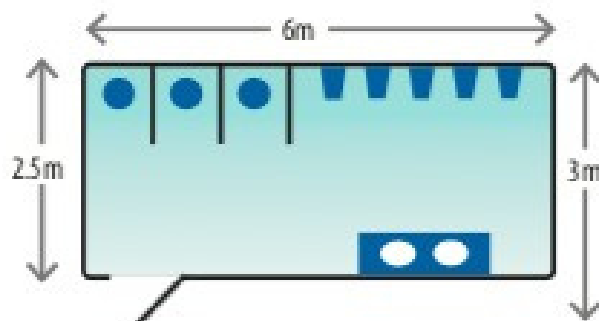

CORPORATE MALE END DOOR BATHROOM BUILDING

Our Corporate Bathrooms are best suited to VIP areas at large events, production back of house, product launches.

MALE END DOOR BATHROOM

- 3 Pans
- 5 Urinals
- 2 Hand-basins
- Large mirror
- Lighting
- Liquid soap
- Paper hand towel
- Size: L 6m x W 2.4m x H 3m
- Weight: 4000kg unloaded; 8000kg loaded
- Power: 15amp GPO outlet (single phase)
- Waste 4000L (self contained)
- Water: Normal garden tap
- Access: 10 tonne tilt tray truck
- Lifting: Lift lugs supplied (Crane extra cost)