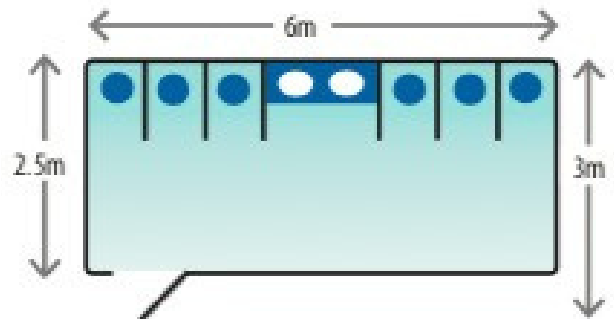

CORPORATE FEMALE END DOOR BATHROOM BUILDING

Our corporate bathrooms are ideal for VIP areas at large events, backstage production, and product launches.

FEMALE END DOOR BATHROOM

- 6 Pans, 2 Hand-basins, Large mirror, Lighting, Liquid soap, Paper hand towel
- Optional sanitary bins & material hand towels (extra cost)
- Power: 15amp GPO outlet (single phase)
- Waste 4000L (self contained)
- Mains water or remote tank required
- Weight: 4000kg unloaded; 8000kg loaded
- L 6m x W 2.5m (3m with door open) x H 3m
- Tilt tray truck or Crane (extra cost)