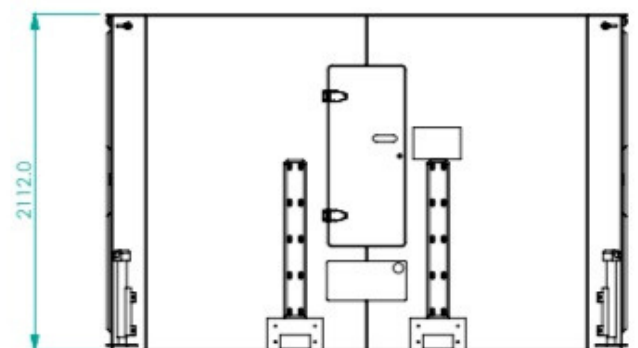

## 4 CONNECT SHOWER

Modern & Ergonomic design with 4 individual cubicles, made with medical grade materials.

Each cubicle has private entrance & changing area,

Integrated seating, hooks & partitioned changing area in each cubicle.

## 4 CONNECT EVENT SHOWERS

- Designed for minimal water consumption
- Internal / External LED Lighting
- Occupancy Lights
- Mechanical corner prop stands for easy leveling - No awkward steps
- Simple installation
- Minimal ground footprint
- Robust engineered unit
- Can be individually located or grouped
- Mains water & waste or plumbed to remote tanks
- 90% water & waste savings
- 45kg Gas Bottle
- Power 15amp single phase
- size: L 3.3m x D 2.1m
- weight 1400kgs
- WELS Rating