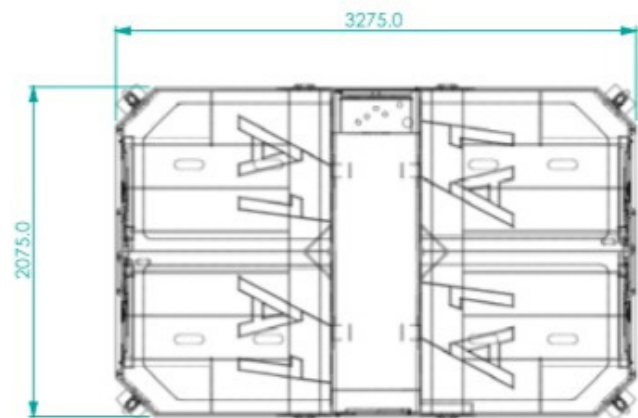

## 4 CONNECT SHOWER

Modern & Ergonomic design with 4 individual cubicles, made with medical grade materials.

Each cubicle has private entrance & changing area,

Integrated seating, hooks & partitioned changing area in each cubicle.

## 4 CONNECT EVENT SHOWERS

- Designed for minimal water consumption
- Internal / External LED Lighting
- Occupancy Lights
- Mechanical corner prop stands for easy leveling - No awkward steps
- Simple installation
- Minimal ground footprint
- Robust engineered unit
- Can be individually located or grouped
- Mains water & waste or plumbed to remote tanks
- 90% water & waste savings
- 45kg Gas Bottle
- Power 15amp single phase
- size: L 3.3m x D 2.1m
- weight 1400kgs
- WELS Rating