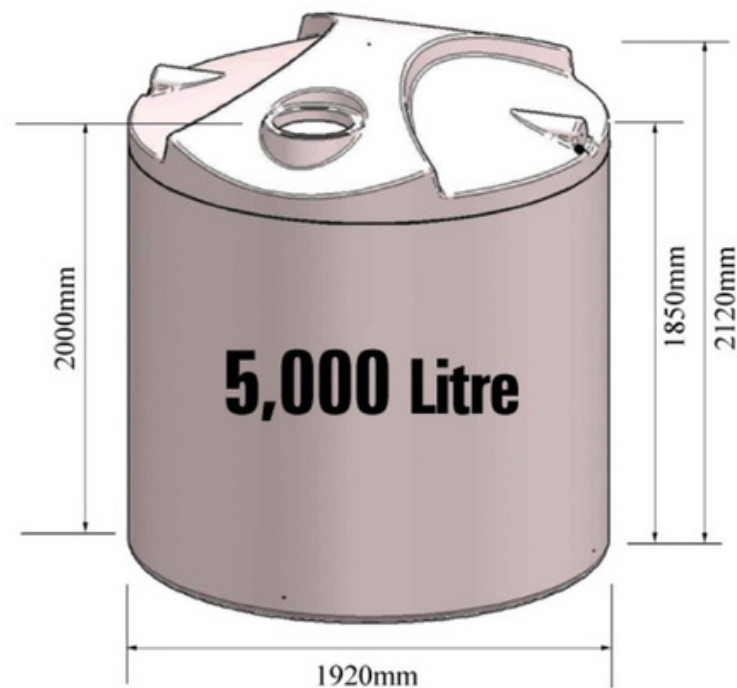

## 5,000LTR POTABLE WATER TANK

## 5,000LTR POTABLE WATER TANK

- 2.120mm x 1920mm
- Can be fitted with mains pressure pumps to operate toilets or showers
- Forklift required for unloading & loading
- Water Fills to be arranged from water carters